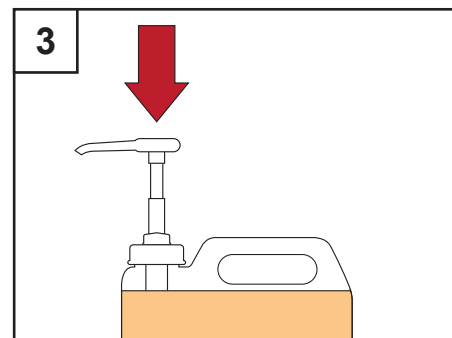

Forecourt Cleaner

USER GUIDE

1
Remove screw cap from 5 litre bottle.

2
Feed the swan neck pump through the top of the bottle and screw in firmly.

3
Push down on the pump to dose the required amount (shown below).

DIRECTIONS FOR USE

FLASK

Heavy Duty

2

Pumps

1 Dilute product using the appropriate dosage.

2 Spray directly onto surface, or apply using a clean cloth or mop.

3 Agitate with a deck scrubber where necessary.