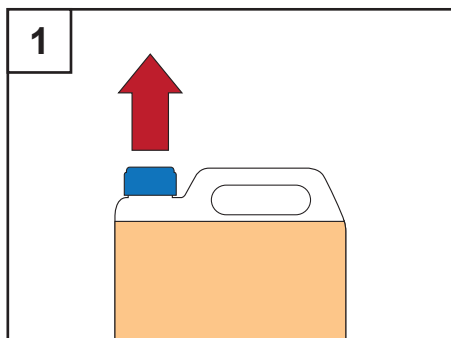

Forecourt Cleaner

USER GUIDE

1
Remove screw cap from 5 litre bottle.

2
Feed the swan neck pump through the top of the bottle and screw in firmly.

3
Push down on the pump to dose the required amount (shown below).

DIRECTIONS FOR USE

FLASK

Heavy Duty

2

Pumps

1 Dilute product using the appropriate dosage.

2 Spray directly onto surface, or apply using a clean cloth or mop.

3 Agitate with a deck scrubber where necessary.