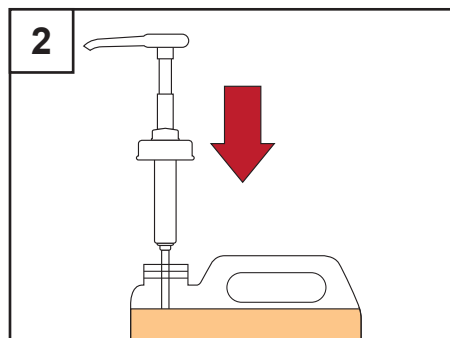

Forecourt Cleaner

USER GUIDE

1
Remove screw cap from 5 litre bottle.

2
Feed the swan neck pump through the top of the bottle and screw in firmly.

3
Push down on the pump to dose the required amount (shown below).

DIRECTIONS FOR USE

FLASK

Heavy Duty

2

Pumps

1 Dilute product using the appropriate dosage.

2 Spray directly onto surface, or apply using a clean cloth or mop.

3 Agitate with a deck scrubber where necessary.